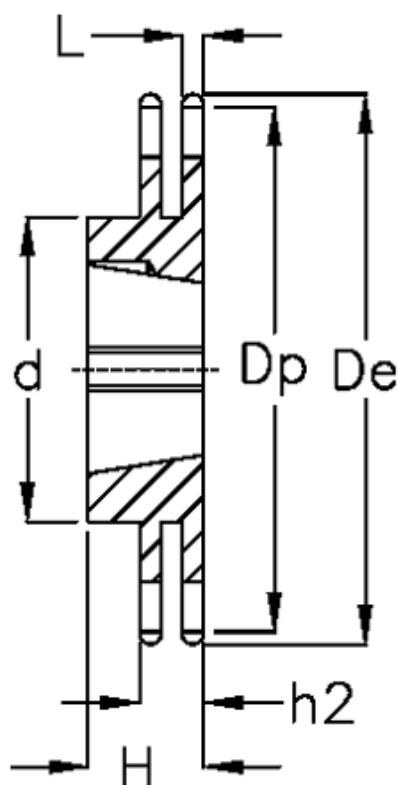

Article number: 616032008038

Description: Taperbored sprocket 16 B-2 Z=38 duplex  
for bushing 3020

## Measures

C = 2.5  
d = 140  
De = 320.7  
Dp = 307.59  
For bush = 3020  
For chain size = 1" x 17,02 mm  
For chain type = 16 B-2  
H = 51

h2 = 47.7  
Material = Stål  
Number of teeth = 38